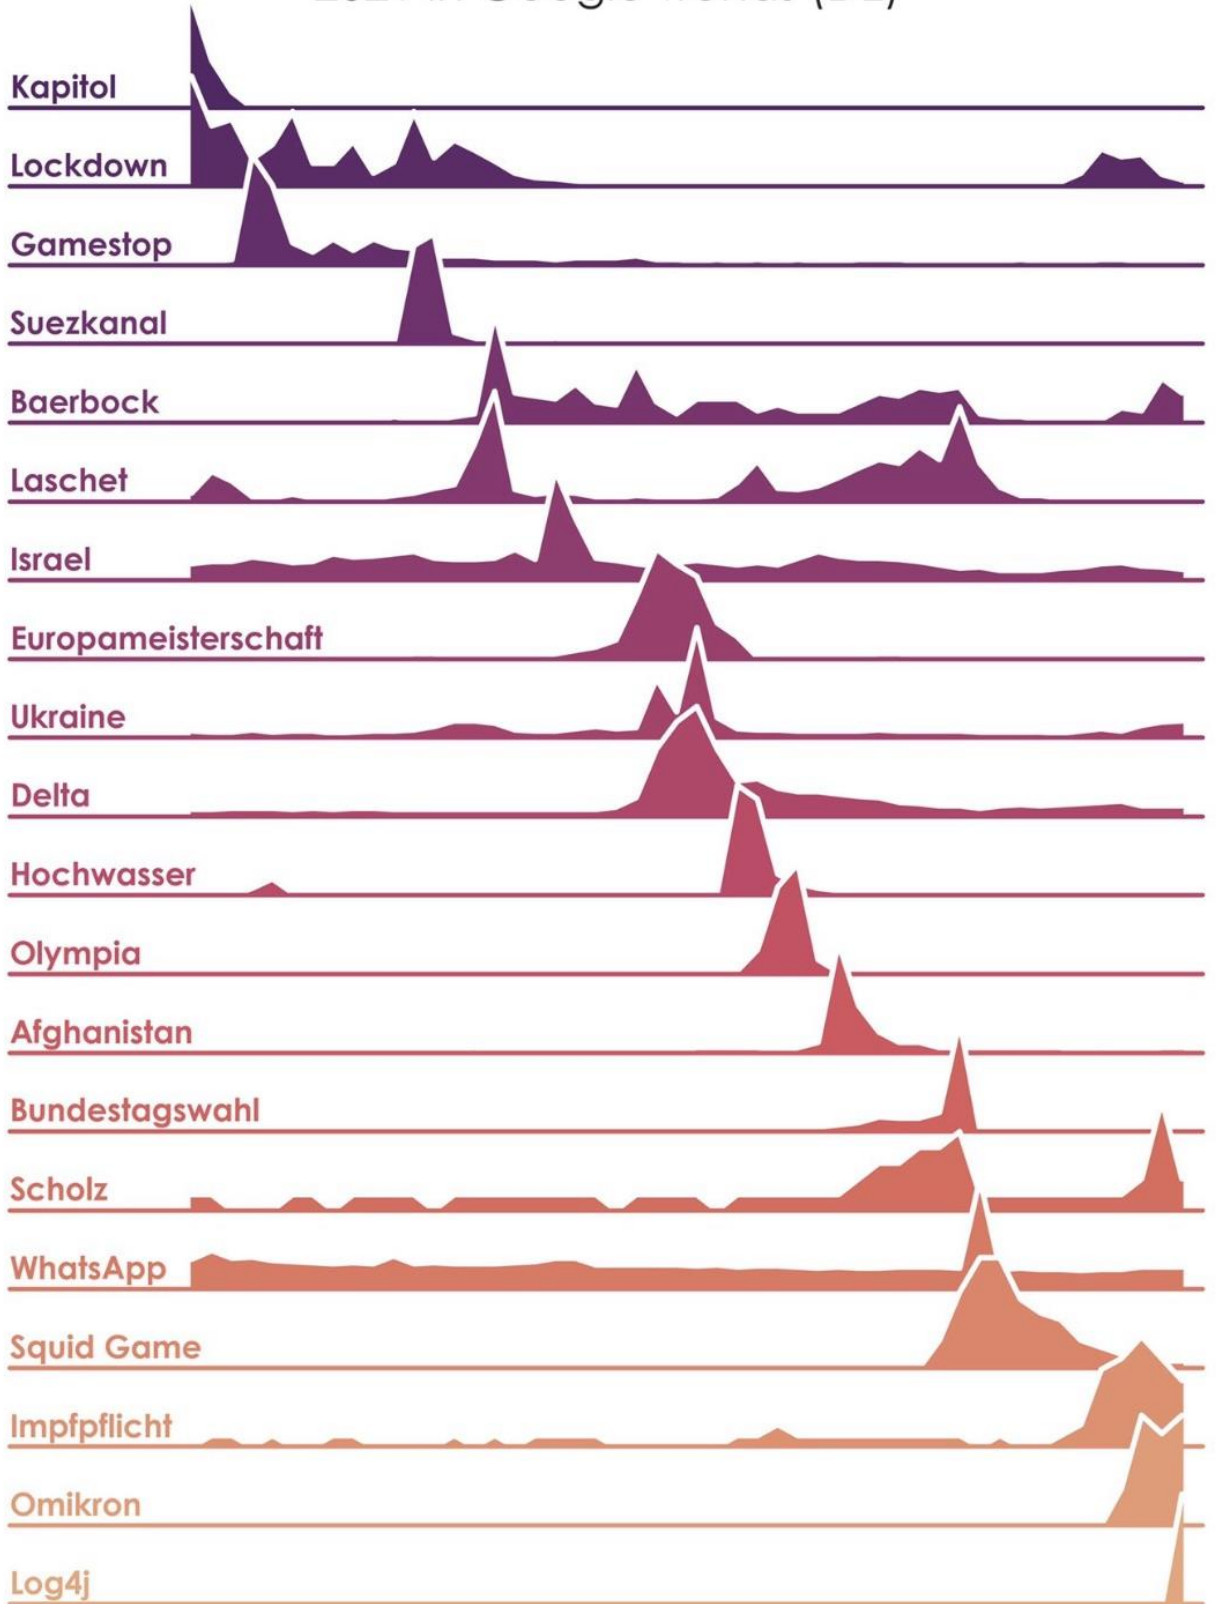

2021 in Google Trends (DE)

JAN FEB MAR APR MAY JUN JUL AUG SEP OCT NOV DEC

Datenquelle:
<https://trends.google.com/trends>

Suchinteresse in 2021 in DE
normalisiert je Suchbegriff