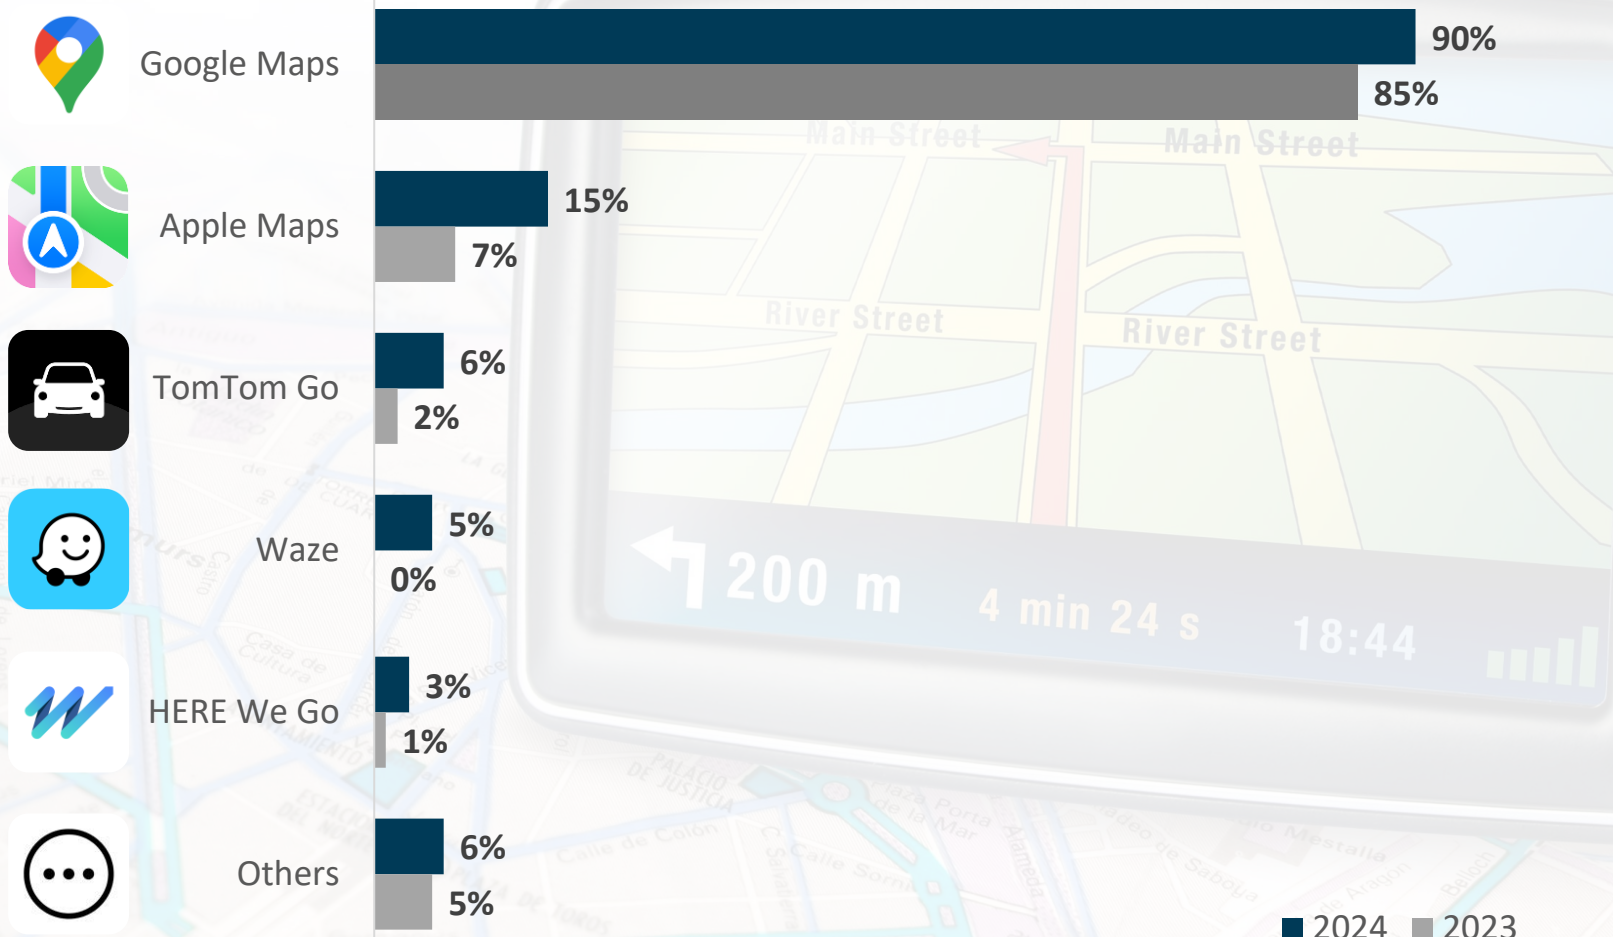

Types of navigation devices used in 2024 vs. 2023

Source: BBE Survey 2024 n=1.000; 2023 n=1.000

GPS apps used in 2024 vs. 2023

■ 2024 ■ 2023

Source: BBE Survey 2024 n=1.000; 2023 n=1.000

Behavioral response to alternative route suggestions by the GPS in traffic jams 2024 vs. 2023