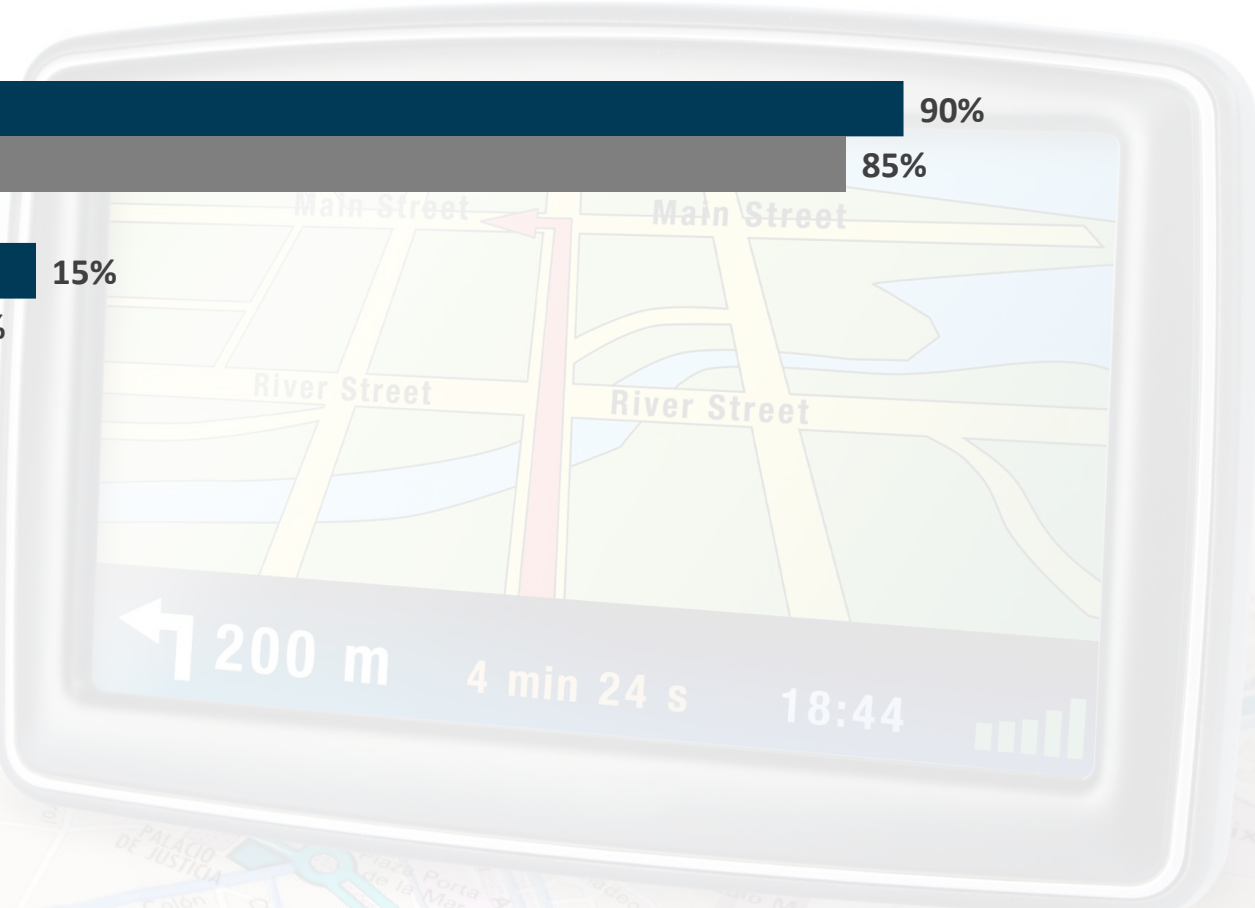

Types of navigation devices used in 2024 vs. 2023

Source: BBE Survey 2024 n=1.000; 2023 n=1.000

GPS apps used in 2024 vs. 2023

■ 2024 ■ 2023

Source: BBE Survey 2024 n=1.000; 2023 n=1.000

Behavioral response to alternative route suggestions by the GPS in traffic jams 2024 vs. 2023

Source: BBE Survey 2024 n=1.000; 2023 n=1.000